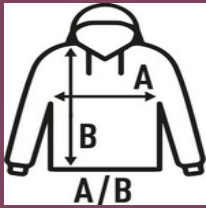

JT KANGAROO

Sweatshirt with hood and tone adjustment cord. Available in 6 colors and from size XS to 3XL. Ideal sweatshirt for screen printing, embroider or customize with transfer.

- Hooded sweatshirt.
- Dyed-to-match drawcord.
- Pouch pocket for extra carry.
- Self-fabric cuffs and waistband.
- GM: 61% Cotton/ 31% Polyester / 8% viscose

60% Cotton- 40% Polyester. Weight: 260-265 g/m² aprox

SIZE

EU	XS	S	M	L	XL	XXL	3XL
Width	50 cm 19.7"	52 cm 20.5"	54 cm 21.3"	56 cm 22"	58 cm 22.8"	60 cm 23.6"	62 cm 24.4"
Length	67 cm 26.4"	68 cm 26.8"	69 cm 27.2"	70 cm 27.6"	71 cm 28"	72 cm 28.3"	74 cm 29.1"