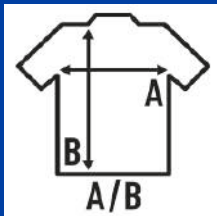

TONGA KID

T-shirt for girls with short sleeves, slightly fitted, with a fine collar and 100% cotton. Removable label.

Details:

- Single jersey.
- Slightly fitted.
- 1x1 rib on collar.
- Removable label

Composition:

- GM - 85% Cotton / 15% Viscose

100% Cotton. Weight: 155 g/m² approx.

Box 100

Pack 100

SIZE

EU	3-4	5-6	7-8	9-11	12-14
Width	30 cm 11.8"	32 cm 12.6"	34 cm 13.4"	36 cm 14.2"	38 cm 15"
Length	42 cm 16.5"	45 cm 17.7"	48 cm 18.9"	51 cm 20.1"	54 cm 21.3"