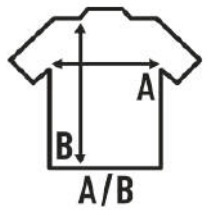

**MALIA**

Crop top. Self- fabric collar and armholes.

95% Cotton - 5% Elastan. 220 g/m2.

Box 50

Pack 50

**SIZE**

EU	XS	S	M	L	XL
Width	36 cm 14.2"	39 cm 15.4"	42 cm 16.5"	46 cm 18.1"	50 cm 19.7"
Length	37 cm 14.6"	39 cm 15.4"	40 cm 15.7"	42 cm 16.5"	44 cm 17.3"