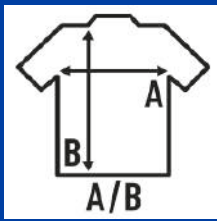

REGULAR T-SHIRT MAN

Basic t-shirt for men with short sleeves, 100% cotton. Ideal for personalizing with silkscreen, vinyl, transfer and digital printing. Also available for women, children and large sizes (Curves line), from size XS to 5XL.

Details:

- Tubular fit.
- Double needle stitching in sleeves and bottom hem for extra durability.
- Shoulder-to-shoulder taping.
- Ribbed collar with elastane.
- CM and Fluor side-seamed.
- 3XL: BK, NY, RB, WH, RD, OR, SY, GM, GF, TU, DN, LM, KG, BG
- 4XL-5XL: WH, GM, BK, SY, OR, RD, RB, NY, BG.
- GM - 85% Cotton / 15% Viscose
- AS - 98% Cotton / 2% Viscose
- Fluor - 100% Polyester
- Heather: 65% Polyester / 35% Cotton
- DNH - 60% Cotton / 40% Polyester
- Removable label

100% preshrunk Cotton. Weight: 155 g/m² approx.

Box 100

Pack 100

SIZE

EU	XS	S	M	L	XL	XXL	XXXL	4XL	4XL
Width	48 cm 18.9"	51 cm 20.1"	53 cm 20.9"	56 cm 22"	58 cm 22.8"	61 cm 24"	66 cm 26"	68 cm 26.8"	68 cm 26.8"
Length	68 cm 26.8"	70 cm 27.6"	72 cm 28.3"	74 cm 29.1"	76 cm 29.9"	78 cm 30.7"	82 cm 32.3"	84 cm 33.1"	84 cm 33.1"