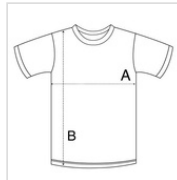

SW365N Unisex Light Weight Performance T-Shirt

130GSM

100% Textured Polyester

Ultra Tech Moisture Wicking Action

Crew Neck Comfort Finish

Taped Back Neck, Set in Sleeves

Sizes S to 2XL

(XS in Black, White & Deep Royal)

Packs of 10 pcs, Cartons of 100 pcs

Country of Origin : Egypt

SIZE (CM)	XS	S	M	L	XL	2XL
A:Flat Chest	45	48	51	54	57	60
B:Length	66	68	70	72	74	76

GREEN CERTIFIED