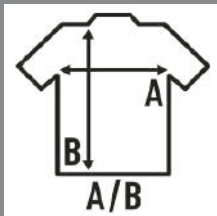

ARUBA

Basic tank top for girl with swimmer back and slightly fitted. Removable label. Available in 13 colors and from size XS to XL.

Details:

- Racerback tank top.
- 1x1 rib on collar.
- Racerback.
- Removable label

100% Combed Cotton. Weight: 200 g/m²

Box 50

Pack 50

SIZE

EU	XS	S	M	L	XL
Width	36 cm 14.2"	38 cm 15"	40 cm 15.7"	42 cm 16.5"	44 cm 17.3"
Length	59 cm 23.2"	61 cm 24"	63 cm 24.8"	65 cm 25.6"	67 cm 26.4"

White (WH)