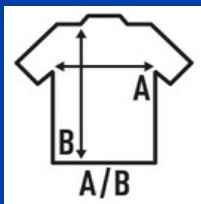

BODY BABY

Short-sleeved baby body, 100% cotton. Ideal to personalize with silkscreen, vinyl or transfer. Available in 11 colors and from size 3 to 18 months. Removable label.

Details:

- Snap fasteners in shoulder and bottom hem.
- 1x1 rib on collar.
- Removable label

Composition:

- GM - 85% Cotton / 15% Viscose

100% cotton. Weight: 170 g/m².

Box 50

Pack 50

SIZE

| EU | 3M | 6M | 9M | 12M | 18M |
|--------|---------------|----------------|----------------|----------------|----------------|
| Width | 20 cm 7.9" | 22 cm 8.7" | 24 cm 9.4" | 26 cm 10.2" | 28 cm 11" |
| Length | 38 cm 15" | 40 cm 15.7" | 42 cm 16.5" | 44 cm 17.3" | 46 cm 18.1" |