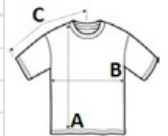

Gildan® 64000B

Youth T-Shirt

GILDAN®

GILDAN
SOFTSTYLE

Product Features

- Made with our soft ring spun cotton and cotton blends -
- Softstyle features high stitch density fabric that offers a smooth printing surface.
- Classic width rib collar
- Taped neck and shoulders for comfort and durability
- Modern classic fit, seamless body - side seam on size XS
- Black recycled tear-away label
- CPSIA Tracking Label Compliant
- Fibre content varies by colour, see colour list for exceptions
- Gildan partners with Better Cotton to improve cotton farming globally
- Made with OEKO-TEX certified low-impact dyes
- We reduce plastic waste by the removal of polybags from all products except colour White

Sizing (cm)

	XS	S	M	L	XL
packaging/pcs	72	72	72	72	72
Length (A)	45.72	52.07	55.88	59.69	63.50
Width (B)	35.56	40.64	43.18	45.72	48.26
Sleeve Center Back(C)	29.21	34.29	36.83	39.37	41.91

Colour:

Heliconia	Black	Charcoal	Daisy	Dark Heather	Graphite Heather
Heather Royal	Irish Green	Light Blue	Light Pink	Maroon	Military Green
Navy	Orange	Purple	Red	Royal	RS Sport Grey
Sapphire	White				