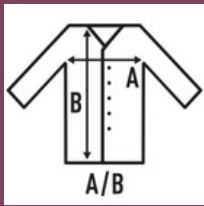

## JT SWEATSHIRT CR

**Unisex sweatshirt with round neck.** Available in 6 colors and from size XS to 3XL. Ideal sweatshirt for screen printing, embroider or customize with transfer.

**Details:**

- Double needle collar, cuffs and waistband for extra durability.
- Self-fabric cuffs and waistband.
- GM: 61% Cotton/ 31% Polyester/ 8% viscose

60% Cotton- 40% Polyester. Weight: 260-265 g/m<sup>2</sup> aprox

**SIZE**

EU	XS	S	M	L	XL	XXL	3XL
Width	51 cm 20.1"	54 cm 21.3"	57 cm 22.4"	60 cm 23.6"	63 cm 24.8"	66 cm 26"	70 cm 27.6"
Length	63 cm 24.8"	66 cm 26"	69 cm 27.2"	72 cm 28.3"	76 cm 29.9"	78 cm 30.7"	81 cm 31.9"